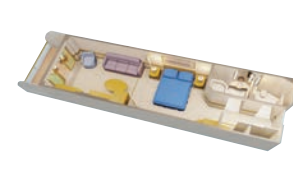

DELUXE FAMILY OCEANVIEW STATEROOM WITH VERANDAH (Category 4)
Queen-size bed, single convertible sofa, pull-down upper berth (in most), privacy divider, split bath, private verandah.
SLEEPS 5 • 304 SQ. FT., INCLUDING VERANDAH