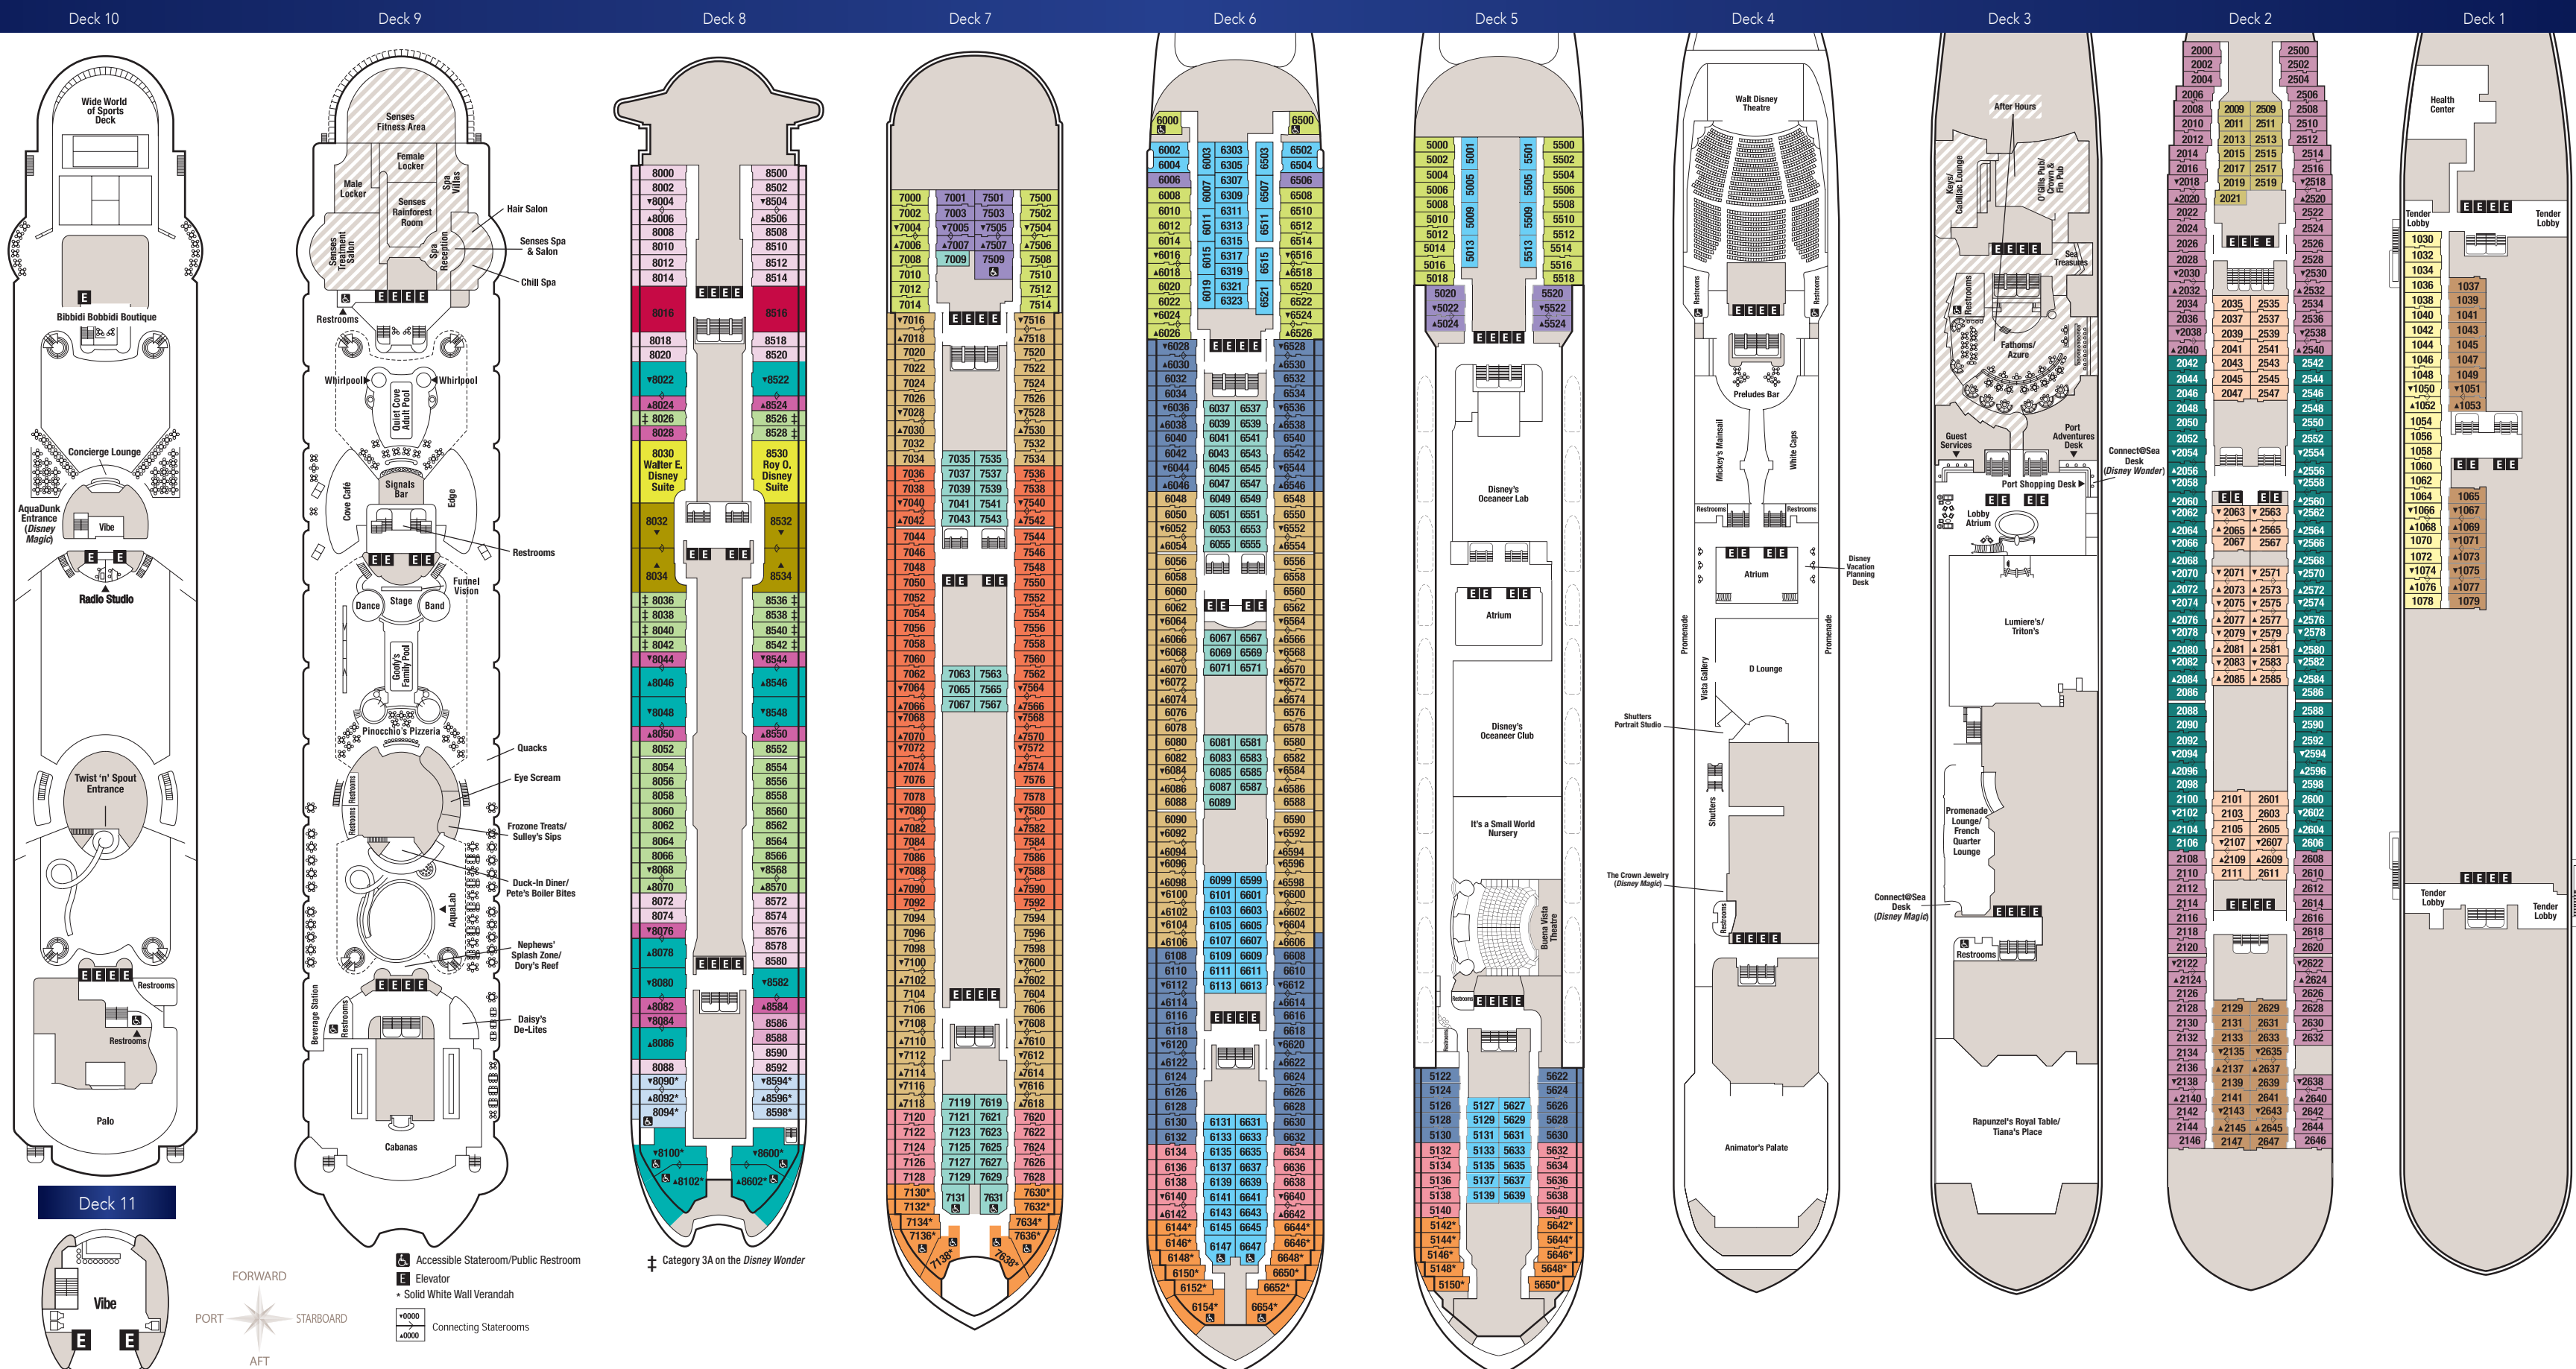

DELUXE OCEANVIEW STATEROOM (Category 9)
Queen-size bed, single convertible sofa, pull-down upper berth (in some), privacy divider, split bath, window view.
SLEEPS 3-4 • 214 SQ. FT.

DELUXE INSIDE STATEROOM (Category 10)
Queen-size bed, single convertible sofa, pull-down upper berth (in some), privacy divider, split bath.
SLEEPS 4 • 214 SQ. FT.

STANDARD INSIDE (Category 11)
Queen-size bed, single convertible sofa, pull-down upper berth (in some), privacy divider, bath.
SLEEPS 3-4 • 184 SQ. FT.

CATEGORIES

- 1A Concierge Royal Suite with Verandah
- 1B Concierge 2-Bedroom Suite with Verandah
- 2A Concierge 1-Bedroom Suite with Verandah
- 2B Concierge 1-Bedroom Suite with Verandah
- 3A Concierge Family Stateroom with Verandah
- 4A Deluxe Family Oceanview Stateroom with Verandah
- 4B Deluxe Family Oceanview Stateroom with Verandah
- 4E Deluxe Family Oceanview Stateroom with Verandah
- 5A Deluxe Oceanview Stateroom with Verandah
- 5B Deluxe Oceanview Stateroom with Verandah
- 5C Deluxe Oceanview Stateroom with Verandah
- 6A Deluxe Oceanview Stateroom with Verandah
- 7A Deluxe Oceanview Stateroom with Navigator's Verandah
- 9A Deluxe Oceanview Stateroom
- 9B Deluxe Oceanview Stateroom
- 9C Deluxe Oceanview Stateroom
- 9D Deluxe Oceanview Stateroom
- 10A Deluxe Inside Stateroom
- 10B Deluxe Inside Stateroom
- 10C Deluxe Inside Stateroom
- 11A Standard Inside Stateroom
- 11B Standard Inside Stateroom
- 11C Standard Inside Stateroom

Exact amenities described may vary slightly depending on stateroom location. Stateroom Categories subject to change.