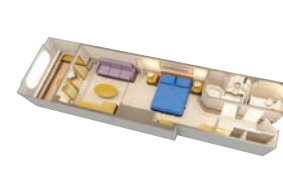

DELUXE OCEANVIEW STATEROOM WITH NAVIGATOR'S VERANDAH (Category 7)
Queen-size bed, single convertible sofa, privacy divider, split bath, enclosed private verandah with limited views.
SLEEPS 3 • 268 SQ. FT., INCLUDING VERANDAH