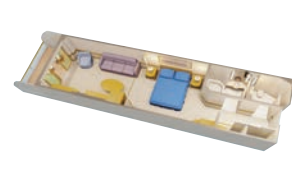

CONCIERGE FAMILY OCEANVIEW STATEROOM WITH VERANDAH (Category 3)
Queen-size bed, single convertible sofa, pull-down upper berth (in most), privacy divider, split bath, private verandah.
SLEEPS 5 • 304 SQ. FT., INCLUDING VERANDAH